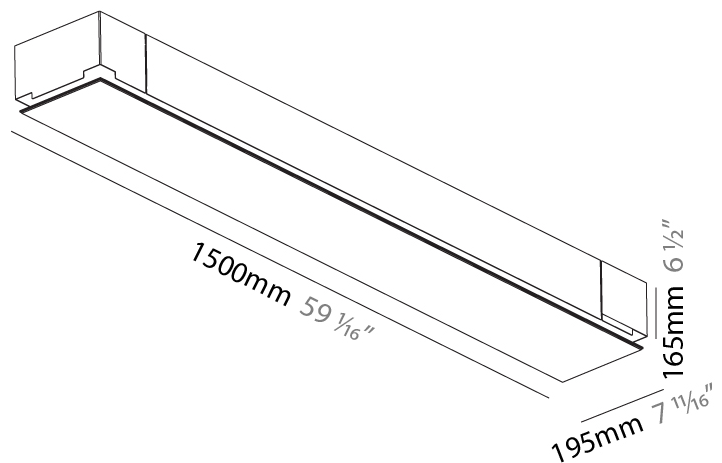

Series: Pi2
Subseries: Pi2 Whiteline
Brand: Prolicht
Division: Architectural
Mounting Type: Trimless
Mounting Location: Ceiling
Subcategory: Ambient

PHYSICAL

Shape: Rectangle
Length (mm): 1500
Length (in): 59 1/16
Width (mm): 195
Width (in): 7 11/16
Depth (mm): 165
Depth (in): 6 1/2
Ceiling Thickness (mm): 10 / 12.5 / 15 / 25 / 30
Ceiling Thickness (in): 3/8 or 1/2 or 9/16 or 1 or 1 3/16
Min. Recessing Depth (mm): 180
Min. Recessing Depth (in): 7 1/16
Light Distribution: Direct
Weight (kg): 9.7
Weight (lbs): 21.34
Diffuser: PMMA - Opal
Fixture Material: Extruded Aluminum / Steel
Cut-out Measurements: 1535mm / 60 7/16" x 230mm / 9 1/16"
Upon Request: Unique Sizes Unique Ceiling Thickness Unique Mounting Depth Spot Inserts

ELECTRICAL

Lamp Type: LED (Zhaga Standard)
Total Output Wattage (W): 47.8
Dimming: [Tri-Mode (Non-Dimming and Phase Dimming (120Vac only) and 0-10V Dimming)](#)
Driver Included: Yes
Driver Location: Integrated
Driver Type: Constant Current - Universal
Driver Class: Class 2
Input Voltage (V): 120 - 277
Constant Current (MA): 500

LED

Color Temperature (°K): [3000 / 3500 / 4000](#)
Max. Delivered Lumen (lm): 3890 / 4194 / 4280
CRI: >80 CRI
Efficiency (%): 0.611
Lamp Life (hrs): 50000
Upon Request: RGB-W Tunable White Special Color Temperature CRI90

OPTICAL

RATINGS AND CERTIFICATIONS

Certified By: Certified for North American Standards
IP rating: IP20

PROJECT
TYPE
SPECIFIER
QUANTITY
DATE

180mm 7 1/8"
1535mm x 230mm 60 7/16" x 9 1/16"
10 | 12 1/2 | 15 | 25 | 30mm
3/8" | 1/2" | 9/16" | 1" | 1 3/16"